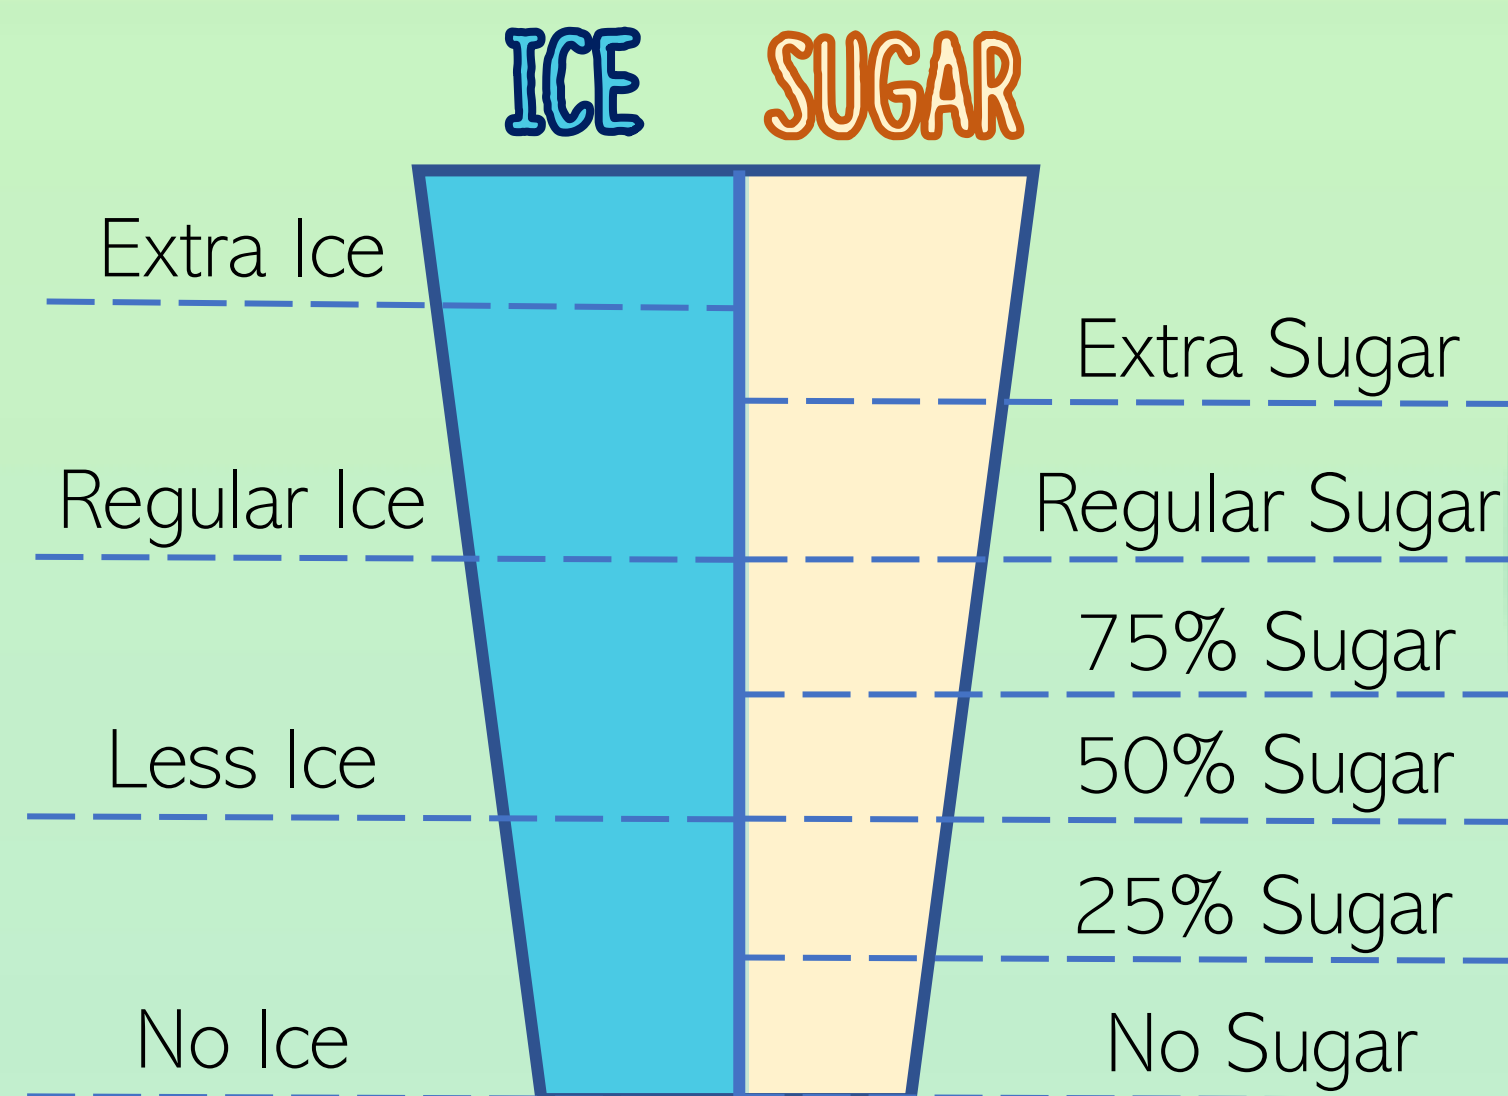

SweetHeart Café Complete Menu - Berkeley (2523 Durant Ave, Berkeley CA)

Drink Toppings ($0.50 each)

Aloe	Lychee
Agar Balls	Lychee Jelly
Boba	Mango Pudding
Coffee Jelly	Mango Stars
Diced Mango	Pineapple Jelly
Fruit Jelly	Rainbow Jelly
Grass Jelly	Red Bean
Green Apple Jelly	Sago

Customize your drink:

**Certain drinks cannot be modified.
Please visit store or call ahead for details.

F. Snacks

- ✂️ F1. Popcorn Chicken
- ✂️ F2. Spicy Popcorn Chicken
  -Extra Spicy available (extra $0.50)
- ✂️ F3. Fried Chicken Wings
- ✂️ F4. Fried Chicken Strips
- ✂️ F5. Pepper Crispy Squid
- ✂️ F6. Fried Squid Rings
- F7. Fried Squid Balls (9)
- F8. Fried Fish Balls (16)
- F9. Curry Fish Balls (15)
- 🍷 F10. Fried Fish Balls with Roe (10)
- F11. Fried Shrimp Balls with Roe (10)
- F12. Fried Butterfly Shrimp (8)
- 🍷 F13. French Fries
- F14. Curly Fries
- F15. Onion Rings
- F16. Fried Taiwanese Fish Cake
- F17. Spring Rolls (2)*
- F18. Corn Dog (2)*

Combo Discount

Get $1.00 off your order when you buy
One SweetHeart Drink + One Snack

* = These items are not eligible for Combo Discount

We cater for large orders!

SweetHeart Café offers special discounts for large orders. We have catered for:

- -School fundraisers and club events
- -Business meetings and luncheons
- -Private parties and events

Come into any store location for more details.

G. Burgers

All burgers come with lettuce, tomato, onion & pickles

- ✂️ G1. Hamburger
- ✂️ G2. Cheeseburger
- ✂️ G3. Double Cheeseburger
- ✂️ G4. Chicken Burger
- ✂️ G5. Veggie Burger

Add-ons:

- Avocado
- Cheese
- Bacon
- Patty (Meat or Veggie)

H. Ice Cream

- H2. Milk Shakes
- -Small Size
- -Large Size

✂️ Upgrade to a MEAL ✂️

Add small fries & a soda to select snacks
or any burger for $2.50 more

Join our Rewards Program

Get our Rewards Card to collect stamps for every eligible purchase.
After 10 stamps, you get the 11th drink free!

- Only regular priced items can get a stamp
- Max value of $4.00 redeemable for the free drink
- No money given back if value of free drink is under $4.00