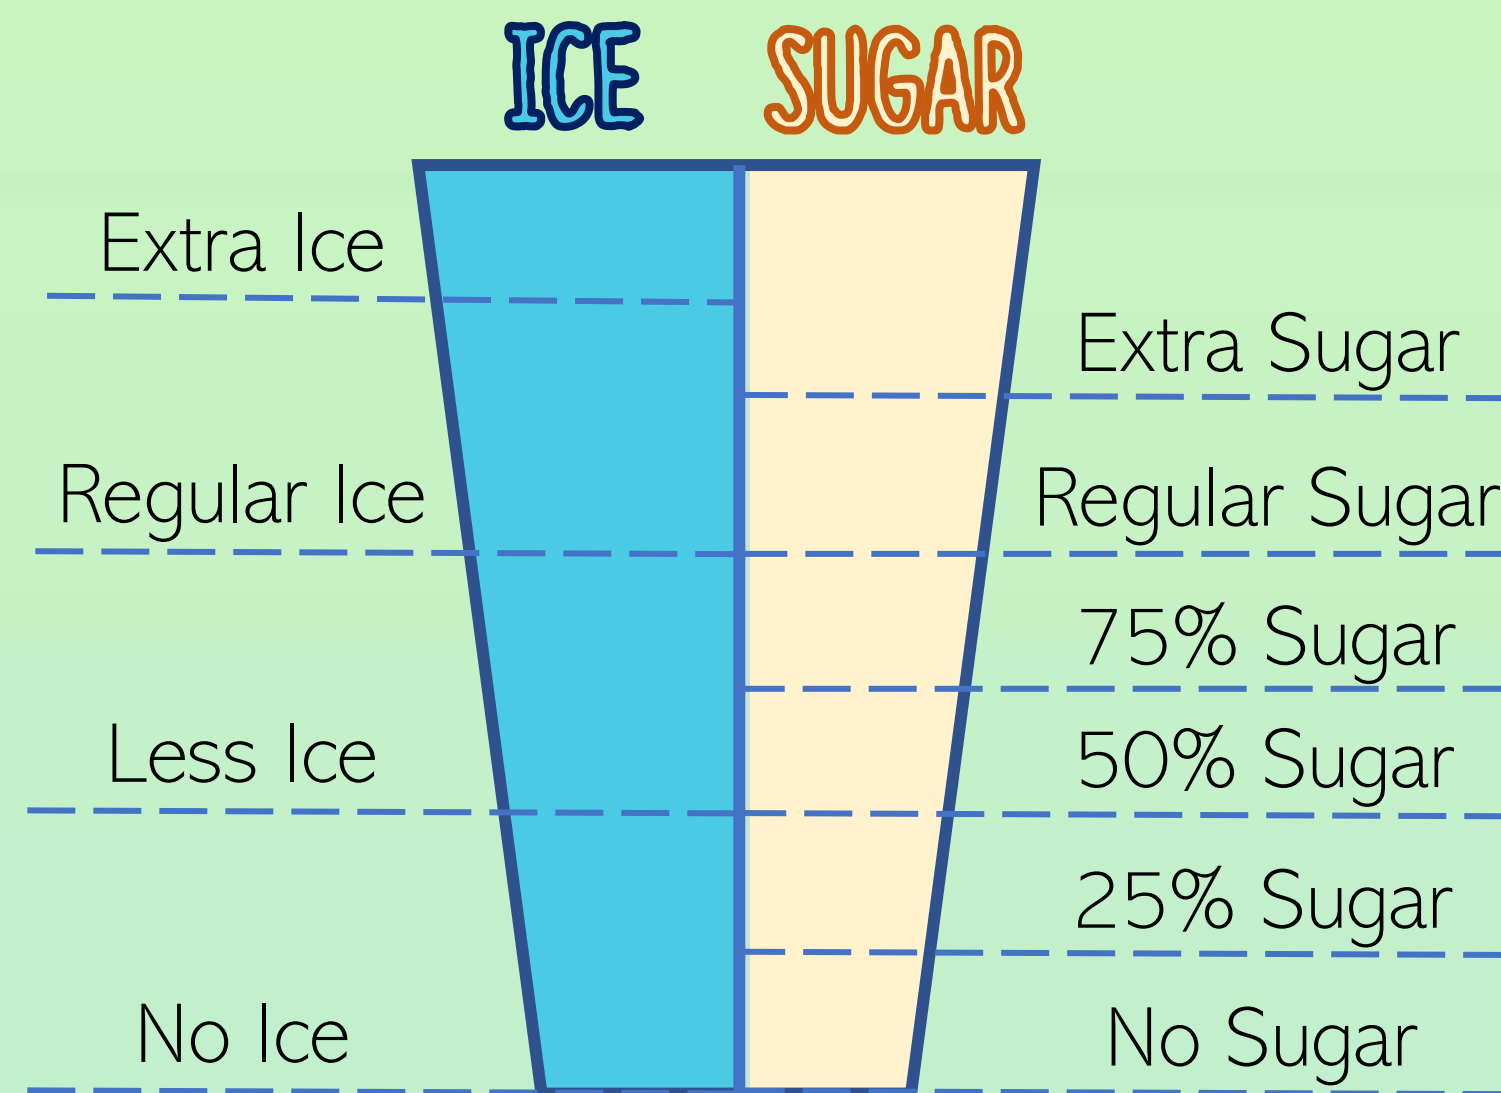

SweetHeart Café Complete Menu - Oakland (315 9th St, Oakland CA)

Drink Toppings ($0.50 each)

Aloe	Lychee
Agar Balls	Lychee Jelly
Boba	Mango Pudding
Coffee Jelly	Mango Stars
Diced Mango	Pineapple Jelly
Fruit Jelly	Rainbow Jelly
Grass Jelly	Red Bean
Green Apple Jelly	Sago

Customize your drink:

MILK OPTIONS Whole Milk, Half & Half, Non-Dairy Creamer, Soy Milk, Oat Milk, Almond Milk, Creama

**Certain drinks cannot be modified.
Please visit store or call ahead for details.

F. Snacks

- F1. Popcorn Chicken
  -Half Size*
- F2. Spicy Popcorn Chicken
  -Half Size*
  -Extra Spicy available (+0.50)
- F3. Fried Chicken Wings
- F4. Fried Chicken Strips
- F5. Pepper Crispy Squid
- F6. Fried Squid Rings
- F7. Fried Squid Balls (9)
- F8. Fried Fish Balls (16)
- F9. Curry Fish Balls
  -Small (5)*
  -Medium (10)*
  -Large (15)
- F10. Fried Fish Balls with Roe (10)
- F11. Fried Shrimp Balls with Roe (10)
- F12. Fried Butterfly Shrimp (8)
- F13. French Fries
- F14. Curly Fries
- F15. Onion Rings
- F16. Spring Rolls (2)*
- F17. Garlic Bread (2)*
- F18. Takoyaki (6)
- F19. Mozzarella Cheese Sticks (6)

G. Desserts

- G1. Mango Pudding*
- G2. Ginger Milk Dessert*
- G3. Hot Sesame Paste*
- G4. Hot Grass Jelly Drink
- G5. Coconut Milk Dessert
- G6. Ice Cream
  - 1 scoop
  - 1.5 scoops
  - 2 scoops
  - Plain or Sugar Cone (+$0.50 each)
- G7. Ice Cream Milkshake
  - Regular
  - Large

SweetHeart GIFT CARDS

We have gift cards ranging from $5 to $25.
The gift card can be used for specials and combos too!

Join our Rewards Program

Get our Rewards Card to collect stamps for every eligible purchase.

After 10 stamps, you get the 11th drink free!

- Only regular priced items can get a stamp
- Max value of $4.00 redeemable for the free drink
- No money given back if value of free drink is under $4.00

Combo Discount

Get $1.00 off your order when you buy
One SweetHeart Drink + One Snack

- = These items are not eligible for Combo Discount
- Please visit store for current prices

Large Order Discounts

SweetHeart Café offers special discounts for large orders. We have catered for:
-School fundraisers and club events
-Business meetings and luncheons
-Private parties and events
Come into any store location for more details.